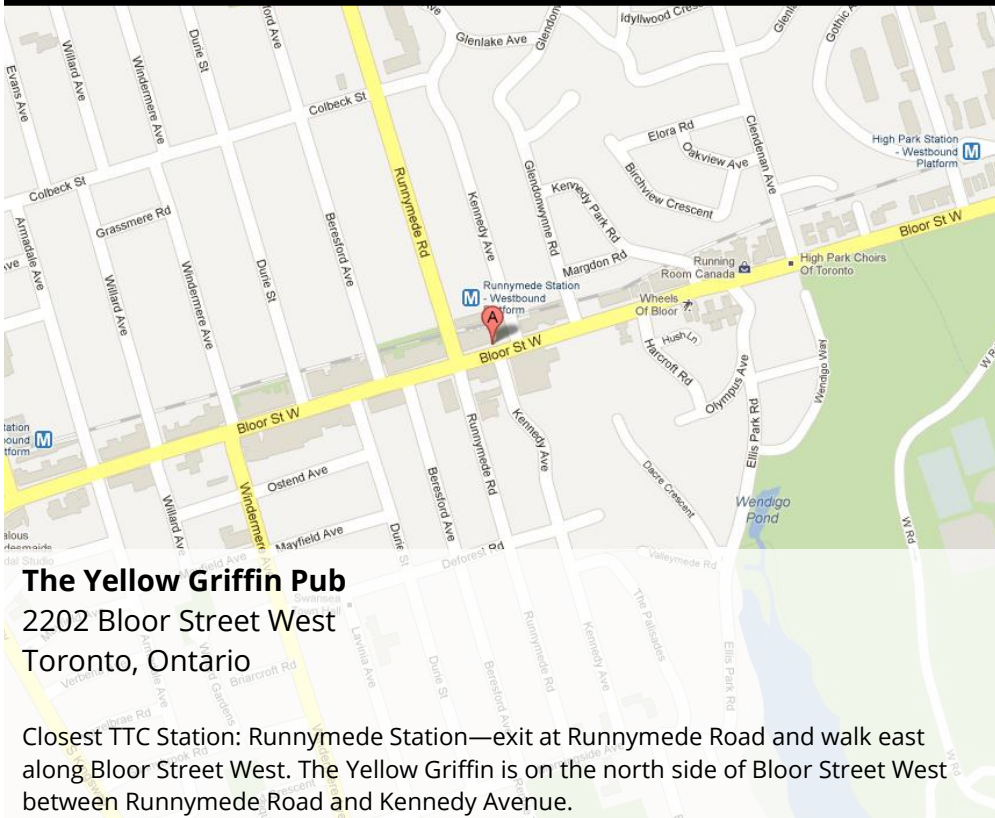

ELEMENTARY TEACHERS of TORONTO

300-4211 Yonge Street
Toronto ON M2P 2A9
Tel: 416-393-9930
Fax: 416-393-9929
ett.ca

An ETT Social Committee Event

Join ETT Members on Tuesday, February 28, 2012 at the Yellow Griffin Pub at Runnymede Road and Bloor Street West for an information session about this year's Dragon Boat team!

And stick around for food, fun, & prizes!

**Experienced and new paddlers
welcome!**

Photo by istoletv/Flickr

Dragon Boat 2012 Info Night @ The Yellow Griffin Pub

Tuesday, February 28, 2012 – 5:00-7:00 p.m.

Register Online @ ETT.ca

Online registration for Dragon Boat 2012 will open on February 28, 2012 at 8:00 p.m., after the information session.

The Yellow Griffin Pub
2202 Bloor Street West
Toronto, Ontario

Closest TTC Station: Runnymede Station—exit at Runnymede Road and walk east along Bloor Street West. The Yellow Griffin is on the north side of Bloor Street West between Runnymede Road and Kennedy Avenue.

For more info contact:
Phyllis Hession-White
Executive Liaison,
ETT Social Committee
phession-white@ett.on.ca